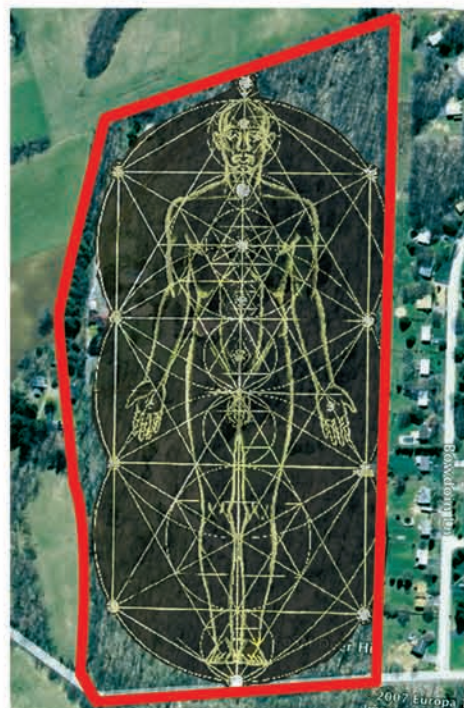

CoSM SANCTUARY

The Mission of CoSM is to provide an enduring sanctuary of visionary art to inspire every pilgrim's creative path and affirm the values of love and integral wisdom.

The CHAPEL OF SACRED MIRRORS, CoSM, recently acquired a 40 acre interfaith retreat center as a permanent home. Here artists will join together to build an oasis for spiritual, cultural and social renewal. People of all ages, colors and faiths from around the globe will enter into contemplative union with the artwork and with nature.

Weekend and week-long workshops will emphasize art as a spiritual practice.

Embedded in the land will be a sacred geometric crystal gridwork tying together a new vision of Humanity and Nature.

Sixty-five miles north of New York City and just a 20-minute walk from the MetroNorth train stop at New Hamburg, in the town of Wappinger, CoSM will reopen a magnificent new Chapel exhibition environment for the artwork that has become a context for a growing community.