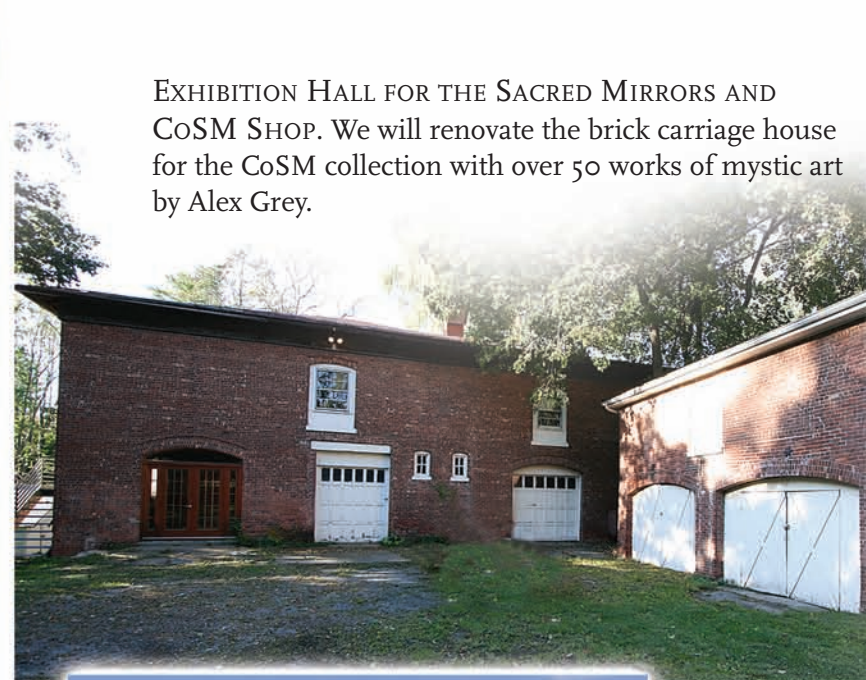

EXHIBITION HALL FOR THE SACRED MIRRORS AND CoSM SHOP. We will renovate the brick carriage house for the CoSM collection with over 50 works of mystic art by Alex Grey.